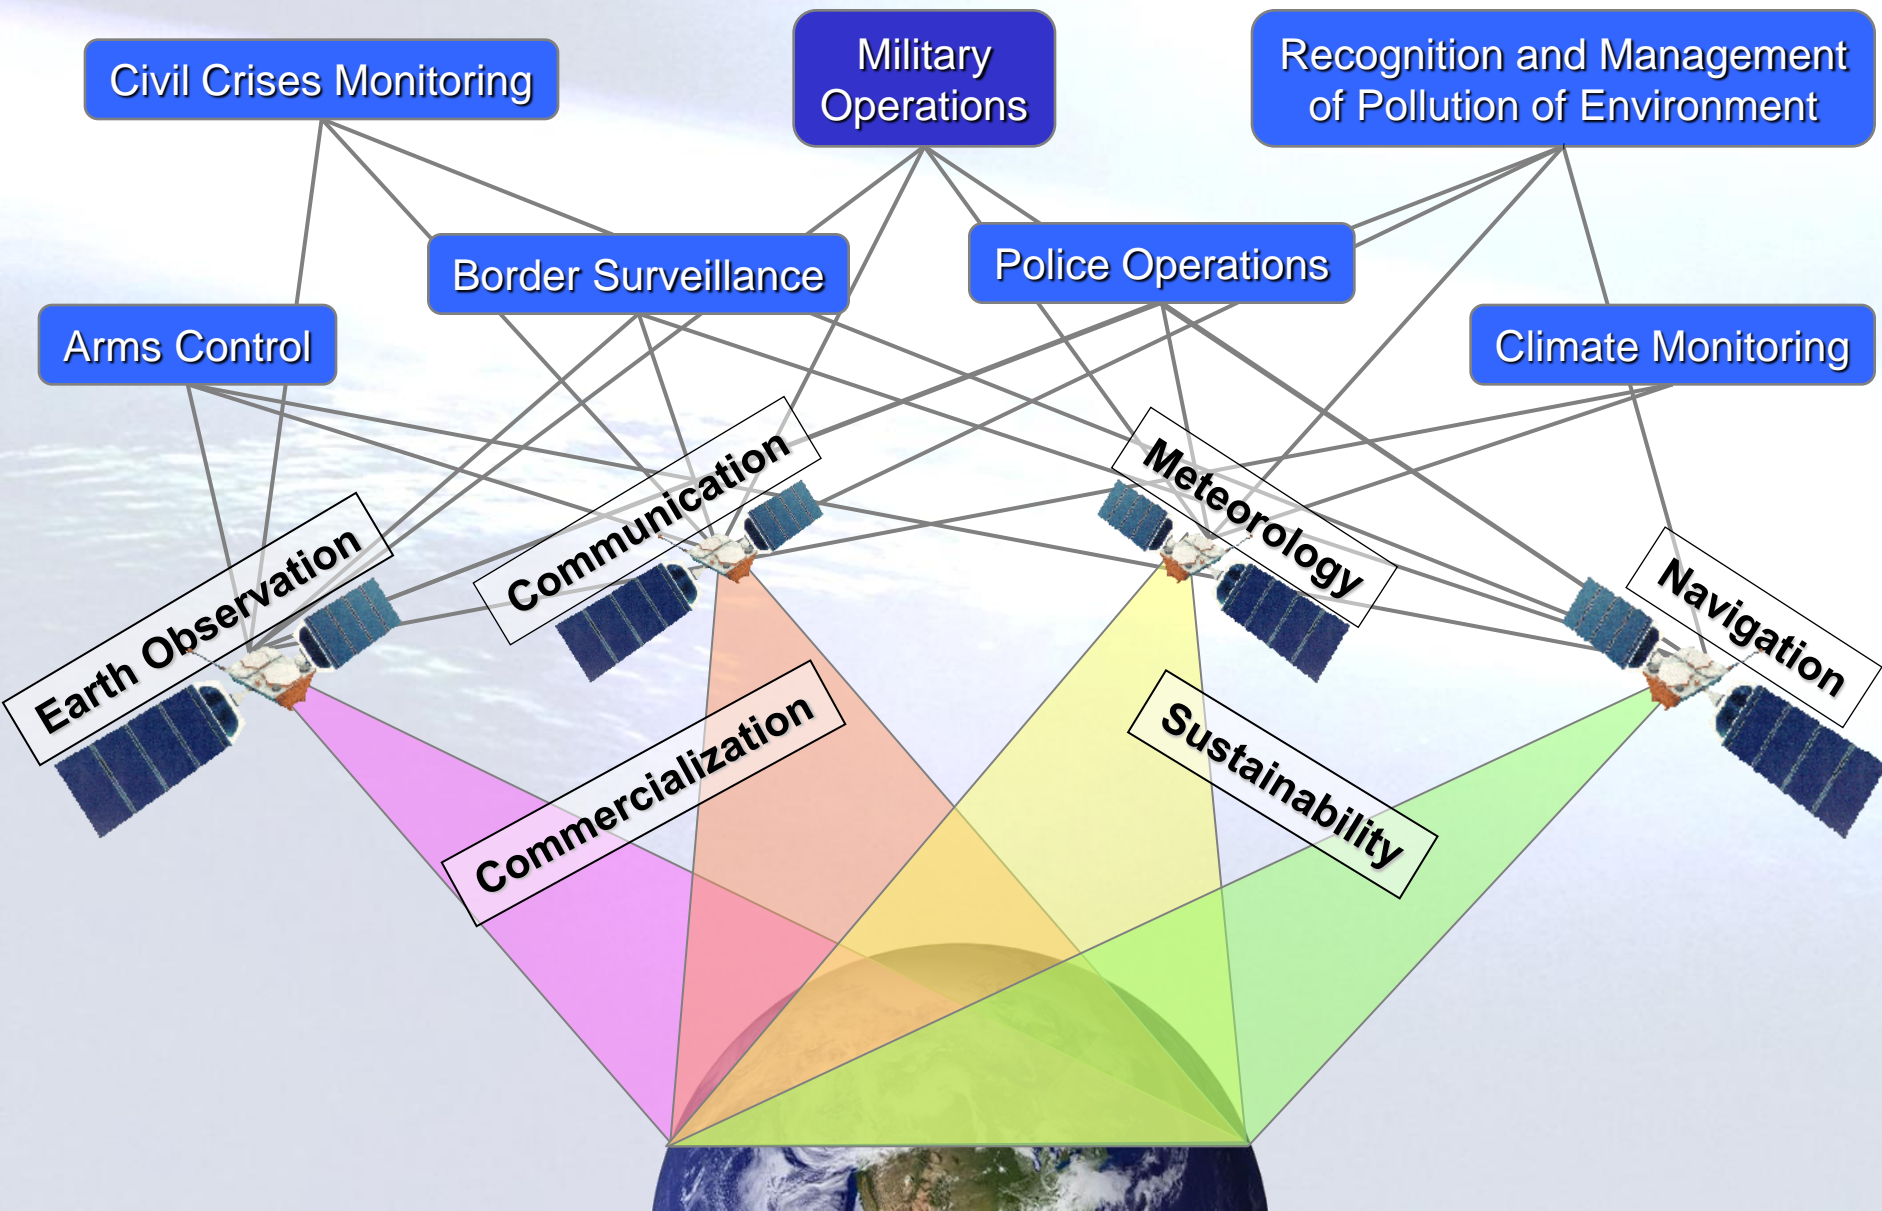

?

German National Space Policy Issues

Strategic Guidelines

focus on:

- **benefits and needs,**
- **the principle of sustainability,**
- **close European and international co-operation.**

German National Interagency Approach

German Space Situational Awareness Centre